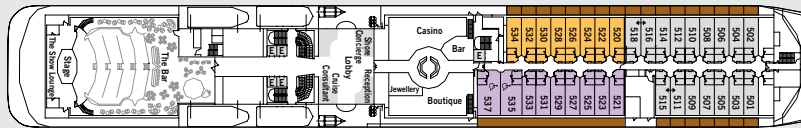

SILVER SHADOW

SHIP SPECIFICATIONS

Crew	302
Officers	European
Guests	382
Tonnage	28,258
Length	610 Feet/186 Mt
Width	81.8 Feet/24.9 Mt
Speed	18.5 Knots
Build	2000

DECK 10

- The Fitness Centre
- The Spa at Silversea
- Beauty Salon
- The Observation Lounge

- La Terrazza
- Le Champagne
- The Connoisseur's Corner
- Conference/Card Room

07

DECK 06

- The Show Lounge

06

DECK 05

- The Casino
- The Bar
- Boutiques
- Reception/Guest Relations
- Shore Concierge
- The Show Lounge

05

DECK 04

- The Restaurant

04

SUITE CATEGORIES

- Owner's Suite
- Grand Suite
- Royal Suite
- Silver Suite
- Medallion Suite
- Veranda 4
- Veranda 3
- Veranda 2
- Veranda 1
- Terrace Suite
- Vista Suite

OWNER'S SUITE

Available as a one-bedroom configuration or as two-bedrooms (as illustrated) by adjoining with a Vista Suite.

1 BEDROOM: 919 SQ. FT. / 85 M² INCLUDING VERANDA (220 SQ. FT. / 20 M²);
2 BEDROOM: 1,264 SQ. FT. / 117 M² INCLUDING VERANDA (220 SQ. FT. / 20 M²)