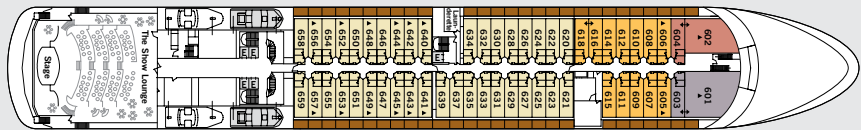

SILVER SHADOW

SHIP SPECIFICATIONS

Crew	302
Officers	European
Guests	382
Tonnage	28,258
Length	610 Feet/186 Mt
Width	81.8 Feet/24.9 Mt
Speed	18.5 Knots
Build	2000

DECK 10

- The Fitness Centre
- The Spa at Silversea
- Beauty Salon
- The Observation Lounge

- La Terrazza
- Le Champagne
- The Connoisseur's Corner
- Conference/Card Room

07

DECK 06

- The Show Lounge

06

DECK 05

- The Casino
- The Bar
- Boutiques
- Reception/Guest Relations
- Shore Concierge
- The Show Lounge

05

DECK 04

- The Restaurant

04

SUITE CATEGORIES

- Owner's Suite
- Grand Suite
- Royal Suite
- Silver Suite
- Medallion Suite
- Veranda 4
- Veranda 3
- Veranda 2
- Veranda 1
- Terrace Suite
- Vista Suite

OWNER'S SUITE

Available as a one-bedroom configuration or as two-bedrooms (as illustrated) by adjoining with a Vista Suite.

1 BEDROOM: 919 SQ. FT. / 85 M² INCLUDING VERANDA (220 SQ. FT. / 20 M²);
2 BEDROOM: 1,264 SQ. FT. / 117 M² INCLUDING VERANDA (220 SQ. FT. / 20 M²)