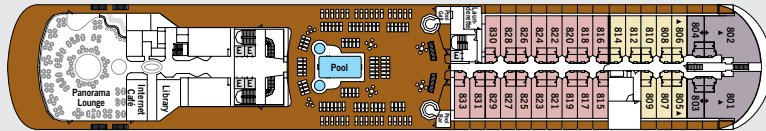

SILVER SHADOW

SHIP SPECIFICATIONS

Crew	302
Officers	European
Guests	382
Tonnage	28,258
Length	610 Feet/186 Mt
Width	81.8 Feet/24.9 Mt
Speed	18.5 Knots
Build	2000

DECK 10

- The Fitness Centre
- The Spa at Silversea
- Beauty Salon
- The Observation Lounge

10

DECK 09

- Jogging Track

09

DECK 08

- Pool
- Pool Bar
- The Pool Grill
- The Library
- Internet Caf 
- The Panorama Lounge

08

DECK 07

- La Terrazza
- Le Champagne
- The Connoisseur's Corner
- Conference/Card Room

07

DECK 06

- The Show Lounge

06

DECK 05

- The Casino
- The Bar
- Boutiques
- Reception/Guest Relations
- Shore Concierge
- The Show Lounge

05

DECK 04

- The Restaurant

04

SUITE CATEGORIES

- Owner's Suite
- Grand Suite
- Royal Suite
- Silver Suite
- Medallion Suite
- Veranda 4
- Veranda 3
- Veranda 2
- Veranda 1
- Terrace Suite
- Vista Suite

OWNER'S SUITE