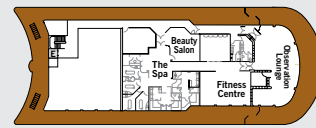

SILVER SHADOW

SHIP SPECIFICATIONS

Crew	302
Officers	European
Guests	382
Tonnage	28,258
Length	610 Feet/186 Mt
Width	81.8 Feet/24.9 Mt
Speed	18.5 Knots
Build	2000

DECK 10

- The Fitness Centre
- The Spa at Silversea
- Beauty Salon
- The Observation Lounge

10

DECK 09

- Jogging Track

09

DECK 08

- Pool
- Pool Bar
- The Pool Grill
- The Library
- Internet Caf 
- The Panorama Lounge

08

DECK 07

- La Terrazza
- Le Champagne
- The Connoisseur's Corner
- Conference/Card Room

07

DECK 06

- The Show Lounge

06

DECK 05

- The Casino
- The Bar
- Boutiques
- Reception/Guest Relations
- Shore Concierge
- The Show Lounge

05

DECK 04

- The Restaurant

04

SUITE CATEGORIES

- Owner's Suite
- Grand Suite
- Royal Suite
- Silver Suite
- Medallion Suite
- Veranda 4
- Veranda 3
- Veranda 2
- Veranda 1
- Terrace Suite
- Vista Suite