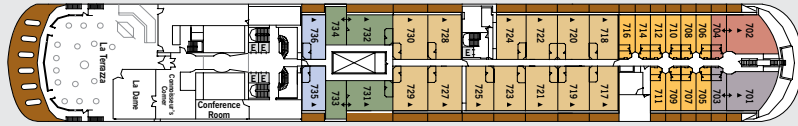

SILVER SHADOW

SHIP SPECIFICATIONS

Crew	302
Officers	European
Guests	382
Tonnage	28,258
Length	610 Feet/186 Mt
Width	81.8 Feet/24.9 Mt
Speed	18.5 Knots
Build	2000

DECK 10

- The Fitness Centre
- The Spa at Silversea
- Beauty Salon
- The Observation Lounge

10

DECK 09

- Jogging Track

09

DECK 08

- Pool
- Pool Bar
- The Pool Grill
- The Library
- Internet Caf 
- The Panorama Lounge

08

DECK 07

- La Terrazza
- Le Champagne
- The Connoisseur's Corner
- Conference/Card Room

07

DECK 06

- The Show Lounge

06

DECK 05

- The Casino
- The Bar
- Boutiques
- Reception/Guest Relations
- Shore Concierge
- The Show Lounge

05

DECK 04

- The Restaurant

04

SUITE CATEGORIES

- Owner's Suite
- Grand Suite
- Royal Suite
- Silver Suite
- Medallion Suite
- Veranda 4
- Veranda 3
- Veranda 2
- Veranda 1
- Terrace Suite
- Vista Suite

OWNER'S SUITE