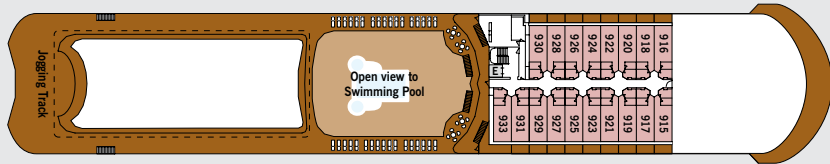

SILVER SHADOW

SHIP SPECIFICATIONS

Crew	302
Officers	European
Guests	382
Tonnage	28,258
Length	610 Feet/186 Mt
Width	81.8 Feet/24.9 Mt
Speed	18.5 Knots
Build	2000

DECK 10

- The Fitness Centre
- The Spa at Silversea
- Beauty Salon
- The Observation Lounge

10

DECK 09

- Jogging Track

09

DECK 08

- Pool
- Pool Bar
- The Pool Grill
- The Library
- Internet Caf 
- The Panorama Lounge

08

DECK 07

- La Terrazza
- Le Champagne
- The Connoisseur's Corner
- Conference/Card Room

07

DECK 06

- The Show Lounge

06

DECK 05

- The Casino
- The Bar
- Boutiques
- Reception/Guest Relations
- Shore Concierge
- The Show Lounge