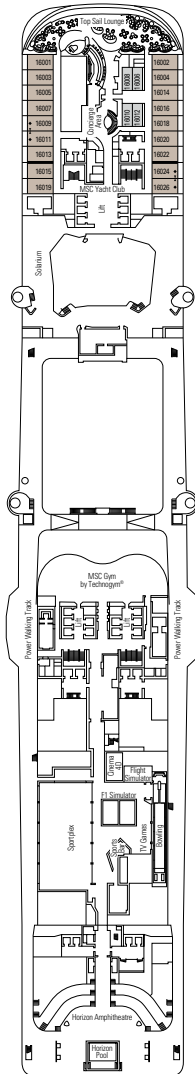

MSC Meraviglia

Use the deck plans to select your ideal cabin.
Choose the deck you wish then use the colours to identify the category of accommodation you desire.

The deck plan shown in this page is reflecting MSC Meraviglia's configuration.
For further and specific information and other detailed ship configurations,
please visit msccruises.ie

CABINS 2244 | GUESTS 5714

Data and descriptions are subject to change and will be verified at the time of booking.

Download the MSC 360VR app
to experience this page in virtual mode

DECK 18
PYRAMIDS

DECK 16
IGUAZU

DECK 15
TOUR EIFFEL

DECK 14
ANGKOR WAT

DECK 13
KILIMANJARO

CABIN CATEGORIES AND EXPERIENCES

 BELLA › Interior	 FANTASTICA › Interior	 WELLNESS › Interior	 AUREA › Balcony	 MSC YACHT CLUB › Interior Suite
 BELLA › Ocean View	 FANTASTICA › Ocean View	 WELLNESS › Ocean View	 AUREA › Suite with Balcony	 MSC YACHT CLUB › Deluxe Suite
 BELLA › Balcony	 FANTASTICA › Balcony	 WELLNESS › Balcony	 AUREA › Duplex	 MSC YACHT CLUB › Wellness Deluxe Suite
	 FANTASTICA › SuperFamily Cabin			 MSC YACHT CLUB › Royal Suite

All cabins have one double bed convertible to two single beds (except * which have only double sofa bed).
 3rd bed available in all categories. 4th bed available in all categories.

LEGEND

- ▲ Sofa bed
- ◆ Double sofa bed
- 3rd bed is a bunk bed
- 3rd and 4th bed are bunks
- * Only double sofa bed
- ↔ Connecting Cabins
- H Cabin for guests with disabilities or reduced mobility
- ⊞ Whirlpool