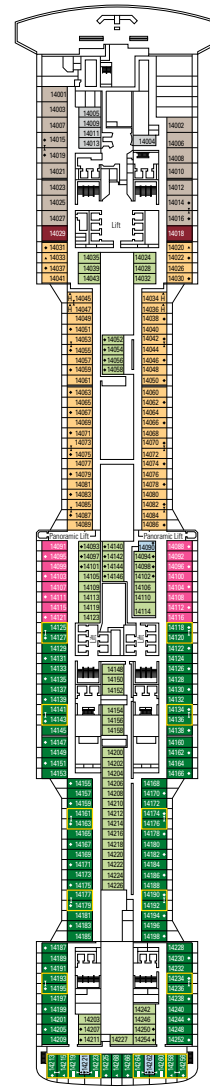

MSC Meraviglia

Use the deck plans to select your ideal cabin.
Choose the deck you wish then use the colours to identify the category of accommodation you desire.

The deck plan shown in this page is reflecting MSC Meraviglia's configuration.
For further and specific information and other detailed ship configurations,
please visit msccruises.ie

CABINS 2244 | GUESTS 5714

Data and descriptions are subject to change and will be verified at the time of booking.

Download the MSC 360VR app
to experience this page in virtual mode

DECK 18
PYRAMIDS

DECK 16
IGUAZU

DECK 15
TOUR EIFFEL

DECK 14
ANGKOR WAT

DECK 13
KILIMANJARO

CABIN CATEGORIES AND EXPERIENCES

 BELLA › Interior	 FANTASTICA › Interior	 WELLNESS › Interior	 AUREA › Balcony	 MSC YACHT CLUB › Interior Suite
 BELLA › Ocean View	 FANTASTICA › Ocean View	 WELLNESS › Ocean View	 AUREA › Suite with Balcony	 MSC YACHT CLUB › Deluxe Suite
 BELLA › Balcony	 FANTASTICA › Balcony	 WELLNESS › Balcony	 AUREA › Duplex	 MSC YACHT CLUB › Wellness Deluxe Suite
	 FANTASTICA › SuperFamily Cabin			 MSC YACHT CLUB › Royal Suite

All cabins have one double bed convertible to two single beds (except * which have only double sofa bed).
 3rd bed available in all categories. 4th bed available in all categories.

LEGEND

- ▲ Sofa bed
- ◆ Double sofa bed
- 3rd bed is a bunk bed
- 3rd and 4th bed are bunks
- * Only double sofa bed
- ↔ Connecting Cabins
- H Cabin for guests with disabilities or reduced mobility
- ⊞ Whirlpool