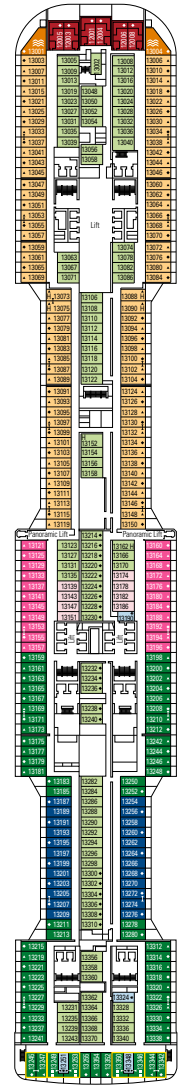

MSC Meraviglia

Use the deck plans to select your ideal cabin.
Choose the deck you wish then use the colours to identify the category of accommodation you desire.

The deck plan shown in this page is reflecting MSC Meraviglia's configuration.
For further and specific information and other detailed ship configurations,
please visit msccruises.ie

CABINS 2244 | GUESTS 5714

Data and descriptions are subject to change and will be verified at the time of booking.

Download the MSC 360VR app
to experience this page in virtual mode

DECK 18
PYRAMIDS

DECK 16
IGUAZU

DECK 15
TOUR EIFFEL

DECK 14
ANGKOR WAT

DECK 13
KILIMANJARO

CABIN CATEGORIES AND EXPERIENCES

 BELLA › Interior	 FANTASTICA › Interior	 WELLNESS › Interior	 AUREA › Balcony	 MSC YACHT CLUB › Interior Suite
 BELLA › Ocean View	 FANTASTICA › Ocean View	 WELLNESS › Ocean View	 AUREA › Suite with Balcony	 MSC YACHT CLUB › Deluxe Suite
 BELLA › Balcony	 FANTASTICA › Balcony	 WELLNESS › Balcony	 AUREA › Duplex	 MSC YACHT CLUB › Wellness Deluxe Suite
	 FANTASTICA › SuperFamily Cabin			 MSC YACHT CLUB › Royal Suite

All cabins have one double bed convertible to two single beds (except * which have only double sofa bed).
 3rd bed available in all categories. 4th bed available in all categories.

LEGEND

- ▲ Sofa bed
- ◆ Double sofa bed
- 3rd bed is a bunk bed
- 3rd and 4th bed are bunks
- * Only double sofa bed
- ↔ Connecting Cabins
- H Cabin for guests with disabilities or reduced mobility
- ⊞ Whirlpool