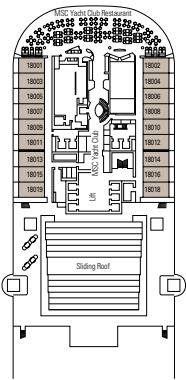

MSC Meraviglia

Use the deck plans to select your ideal cabin.
Choose the deck you wish then use the colours to identify the category of accommodation you desire.

The deck plan shown in this page is reflecting MSC Meraviglia's configuration.
For further and specific information and other detailed ship configurations,
please visit msccruises.ie

CABINS 2244 | GUESTS 5714

Data and descriptions are subject to change and will be verified at the time of booking.

Download the MSC 360VR app
to experience this page in virtual mode

DECK 18
PYRAMIDS

DECK 16
IGUAZU

DECK 15
TOUR EIFFEL

DECK 14
ANGKOR WAT

DECK 13
KILIMANJARO

CABIN CATEGORIES AND EXPERIENCES

 BELLA › Interior	 FANTASTICA › Interior	 WELLNESS › Interior	 AUREA › Balcony	 MSC YACHT CLUB › Interior Suite
 BELLA › Ocean View	 FANTASTICA › Ocean View	 WELLNESS › Ocean View	 AUREA › Suite with Balcony	 MSC YACHT CLUB › Deluxe Suite
 BELLA › Balcony	 FANTASTICA › Balcony	 WELLNESS › Balcony	 AUREA › Duplex	 MSC YACHT CLUB › Wellness Deluxe Suite
	 FANTASTICA › SuperFamily Cabin			 MSC YACHT CLUB › Royal Suite

All cabins have one double bed convertible to two single beds (except * which have only double sofa bed).
 3rd bed available in all categories. 4th bed available in all categories.

LEGEND

- ▲ Sofa bed
- ◆ Double sofa bed
- 3rd bed is a bunk bed
- 3rd and 4th bed are bunks
- * Only double sofa bed
- ↔ Connecting Cabins
- H Cabin for guests with disabilities or reduced mobility
- ⊞ Whirlpool