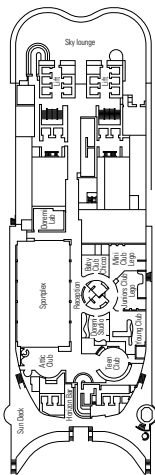

MSC Meraviglia

Use the deck plans to select your ideal cabin.
Choose the deck you wish then use the colours to identify the category of accommodation you desire.

The deck plan shown in this page is reflecting MSC Meraviglia's configuration.
For further and specific information and other detailed ship configurations,
please visit msccruises.ie

CABINS 2244 | GUESTS 5714

Data and descriptions are subject to change and will be verified at the time of booking.

Download the MSC 360VR app
to experience this page in virtual mode

DECK 18
PYRAMIDS

DECK 16
IGUAZU

DECK 15
TOUR EIFFEL

DECK 14
ANGKOR WAT

DECK 13
KILIMANJARO

CABIN CATEGORIES AND EXPERIENCES

 BELLA › Interior	 FANTASTICA › Interior	 WELLNESS › Interior	 AUREA › Balcony	 MSC YACHT CLUB › Interior Suite
 BELLA › Ocean View	 FANTASTICA › Ocean View	 WELLNESS › Ocean View	 AUREA › Suite with Balcony	 MSC YACHT CLUB › Deluxe Suite
 BELLA › Balcony	 FANTASTICA › Balcony	 WELLNESS › Balcony	 AUREA › Duplex	 MSC YACHT CLUB › Wellness Deluxe Suite
	 FANTASTICA › SuperFamily Cabin			 MSC YACHT CLUB › Royal Suite

All cabins have one double bed convertible to two single beds (except * which have only double sofa bed).
 3rd bed available in all categories. 4th bed available in all categories.

LEGEND

- ▲ Sofa bed
- ◆ Double sofa bed
- 3rd bed is a bunk bed
- 3rd and 4th bed are bunks
- * Only double sofa bed
- ↔ Connecting Cabins
- H Cabin for guests with disabilities or reduced mobility
- ⊞ Whirlpool