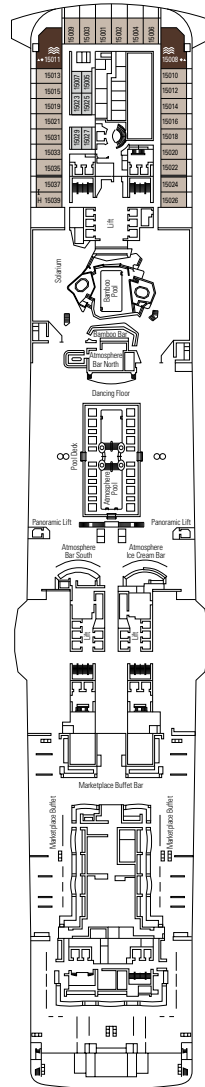

MSC Meraviglia

Use the deck plans to select your ideal cabin.
Choose the deck you wish then use the colours to identify the category of accommodation you desire.

The deck plan shown in this page is reflecting MSC Meraviglia's configuration.
For further and specific information and other detailed ship configurations,
please visit msccruises.ie

CABINS 2244 | GUESTS 5714

Data and descriptions are subject to change and will be verified at the time of booking.

Download the MSC 360VR app
to experience this page in virtual mode

DECK 18
PYRAMIDS

DECK 16
IGUAZU

DECK 15
TOUR EIFFEL

DECK 14
ANGKOR WAT

DECK 13
KILIMANJARO

CABIN CATEGORIES AND EXPERIENCES

 BELLA › Interior	 FANTASTICA › Interior	 WELLNESS › Interior	 AUREA › Balcony	 MSC YACHT CLUB › Interior Suite
 BELLA › Ocean View	 FANTASTICA › Ocean View	 WELLNESS › Ocean View	 AUREA › Suite with Balcony	 MSC YACHT CLUB › Deluxe Suite
 BELLA › Balcony	 FANTASTICA › Balcony	 WELLNESS › Balcony	 AUREA › Duplex	 MSC YACHT CLUB › Wellness Deluxe Suite
	 FANTASTICA › SuperFamily Cabin			 MSC YACHT CLUB › Royal Suite

All cabins have one double bed convertible to two single beds (except * which have only double sofa bed).
 3rd bed available in all categories. 4th bed available in all categories.

LEGEND

- ▲ Sofa bed
- ◆ Double sofa bed
- 3rd bed is a bunk bed
- 3rd and 4th bed are bunks
- * Only double sofa bed
- ↔ Connecting Cabins
- H Cabin for guests with disabilities or reduced mobility
- ⊞ Whirlpool