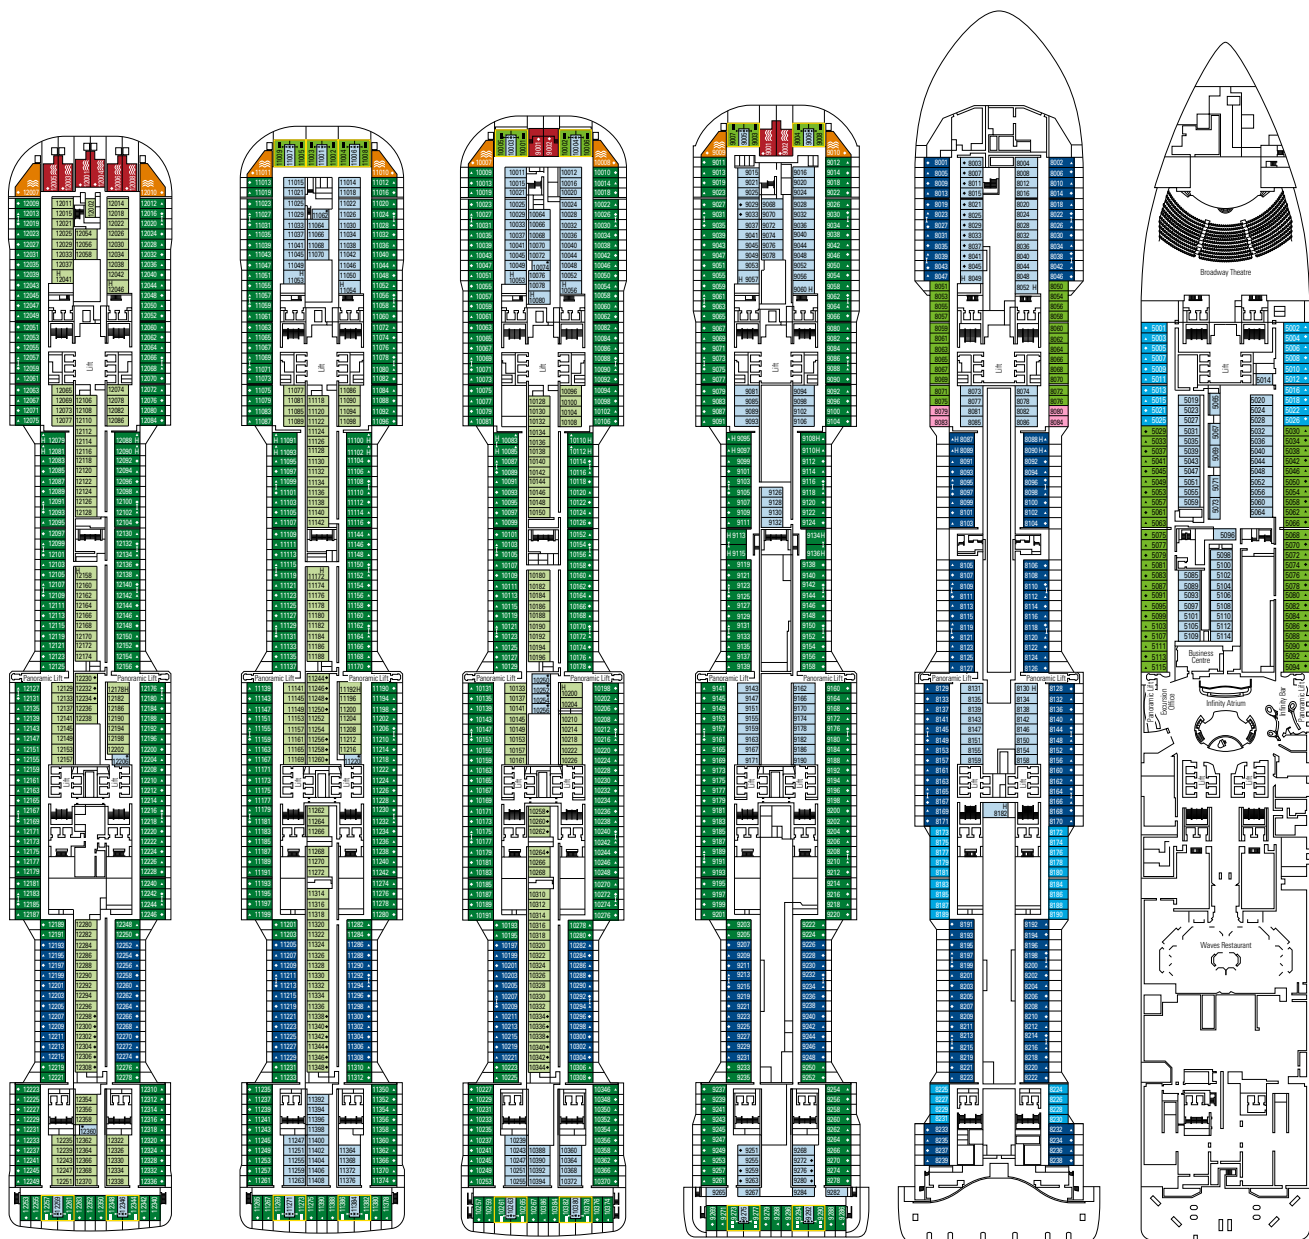

MSC Meraviglia

Use the deck plans to select your ideal cabin.
Choose the deck you wish then use the colours to identify the category of accommodation you desire.

The deck plan shown in this page is reflecting MSC Meraviglia's configuration.
For further and specific information and other detailed ship configurations,
please visit msccruises.ie

CABINS 2244 | GUESTS 5714

Data and descriptions are subject to change and will be verified at the time of booking.

Download the MSC 360VR app
to experience this page in virtual mode

DECK 18
PYRAMIDS

DECK 16
IGUAZU

DECK 15
TOUR EIFFEL

DECK 14
ANGKOR WAT

DECK 13
KILIMANJARO

CABIN CATEGORIES AND EXPERIENCES

 BELLA › Interior	 FANTASTICA › Interior	 WELLNESS › Interior	 AUREA › Balcony	 MSC YACHT CLUB › Interior Suite
 BELLA › Ocean View	 FANTASTICA › Ocean View	 WELLNESS › Ocean View	 AUREA › Suite with Balcony	 MSC YACHT CLUB › Deluxe Suite
 BELLA › Balcony	 FANTASTICA › Balcony	 WELLNESS › Balcony	 AUREA › Duplex	 MSC YACHT CLUB › Wellness Deluxe Suite
	 FANTASTICA › SuperFamily Cabin			 MSC YACHT CLUB › Royal Suite

All cabins have one double bed convertible to two single beds (except * which have only double sofa bed).
 3rd bed available in all categories. 4th bed available in all categories.

LEGEND

- ▲ Sofa bed
- ◆ Double sofa bed
- 3rd bed is a bunk bed
- 3rd and 4th bed are bunks
- * Only double sofa bed
- ↔ Connecting Cabins
- H Cabin for guests with disabilities or reduced mobility
- ⊞ Whirlpool